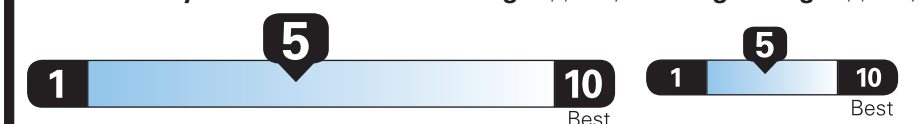

Fuel Economy & Greenhouse Gas Rating (tailpipe only) Smog Rating (tailpipe only)

This vehicle emits 369 grams CO₂ per mile. The best emits 0 grams per mile (tailpipe only). Producing and distributing fuel also create emissions; learn more at fueleconomy.gov.

Actual results will vary for many reasons, including driving conditions and how you drive and maintain your vehicle. The average new vehicle gets 27 MPG and costs $6,500 to fuel over 5 years. Cost estimates are based on 15,000 miles per year at $2.35 per gallon. MPGe is miles per gasoline gallon equivalent. Vehicle emissions are a significant cause of climate change and smog.

fueleconomy.gov

Calculate personalized estimates and compare vehicles

GOVERNMENT 5-STAR SAFETY RATINGS

Overall Vehicle Score ★★★★★

Based on the combined ratings of frontal, side and rollover. Should ONLY be compared to other vehicles of similar size and weight.

Frontal Crash Driver Passenger ★★★★★

Based on the risk of injury in a frontal impact. Should ONLY be compared to other vehicles of similar size and weight.

Side Crash Front seat Rear seat ★★★★★

Based on the risk of injury in a side impact.

Rollover ★★★★★

Based on the risk of rollover in a single-vehicle crash.

Star ratings range from 1 to 5 stars (★★★★★), with 5 being the highest.

Source: National Highway Traffic Safety Administration (NHTSA).

www.safercar.gov or 1-888-327-4236

5LMCJ2D98NUL05446

THE LINCOLN WAY™ APP

Your Dashboard of Services & Features

Download the Lincoln Way app* and you can:

- Remotely start, lock and unlock your vehicle
- Locate your vehicle and check approximate fuel range
- Receive vehicle health alerts

The Lincoln Connect™ modem is active and sending vehicle data (e.g., diagnostics) to Lincoln. See in-vehicle Settings for connectivity options.

Insist on Lincoln Protect! The only extended service plan fully backed by Lincoln and honored at every Lincoln dealership in the U.S., Canada and Mexico. See your Lincoln dealer or visit www.LincolnOwner.com

WARNING: Operating, servicing and maintaining a passenger vehicle, pickup truck, van, or off-road vehicle can expose you to chemicals including engine exhaust, carbon monoxide, phthalates, and lead, which are known to the State of California to cause cancer and birth defects or other reproductive harm. To minimize exposure, avoid breathing exhaust, do not idle the engine except as necessary, service your vehicle in a well-ventilated area and wear gloves or wash your hands frequently when servicing your vehicle. For more information go to www.P65Warnings.ca.gov/passenger-vehicle.

SCAN OR TEXT 5LNUL05446 TO 59173

Msg & Data rates may apply. Text HELP for help

www.lincoln.com/help/privacy-terms/

RAMP ONE	
CM18	
RAMP TWO	
CONVOY	
ITEM #:	45-B101 O/T 2

TOTAL MSRP $53,015.00

Whether you decide to lease or finance your vehicle, you'll find the choices that are right for you. See your Lincoln Dealer for details or visit www.lincolnafcs.com.