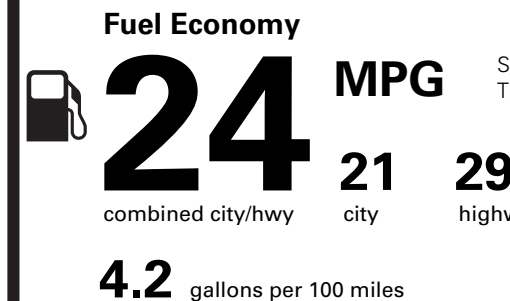

SAFETY/SECURITY

- ADVANCETRAC™ WITH RSC
- AIRBAGS - SIDE IMPACT / CURTAINS
- AIRBAGS-DRVR&PASS KNEE
- AIRBAGS-DUAL-STAGE FRONT
- AUTO HIGH BEAMS
- PASSIVE ANTI-THEFT SECURILOCK SYSTEM
- PRE-COLLISION ASSIST W/AEB
- SOS POST CRASH SYSTEM

WARRANTY

- 4YR/50K MILE WARRANTY
- 4YR/50K PICKUPDELIVERY SVC
- 6YR/70K MI POWERTRAIN WARR

INCLUDED ON THIS VEHICLE

(MSRP)

EQUIPMENT GROUP 200A

OPTIONAL EQUIPMENT/OTHER

2022 MODEL YEAR	
BRONZE SMOKE MET PC	695.00
245/45R20 99V A/S BSW TIRES	
ALL-WTHR FLR LNRS W/O MATS	160.00
PANORAMIC VISTA RF W/PWR SHADE	1,700.00
17" MINI SPARE WHEEL W/TIRE	150.00
20" BRIGHT MACHINED ALUM WHL	2,000.00
CARGO AREA PROTECTOR	125.00
LINCOLN CO-PILOT360 1.5 PLUS	2,500.00
.ACTIVE PARK ASSIST 2.0	
.INTEL ADAPT CRUISE CONTROL	
.360 DEGREE CAMERA	
ELEMENTS PACKAGE	1,100.00
.HEATED STEERING WHEEL	
.HEATED REAR SEATS	
.HEATED/VENTILATED D/P SEATS	
.WINDSHIELD WIPER DE-ICER	
.RAIN SENSING WIPERS	

PRICE INFORMATION

BASE PRICE	$43,390.00
TOTAL OPTIONS/OTHER	8,430.00
TOTAL VEHICLE & OPTIONS/OTHER	51,820.00
DESTINATION & DELIVERY	1,195.00

EPA DOT Fuel Economy and Environment

Gasoline Vehicle

Small SUVs range from 14 to 129 MPG. The best vehicle rates 142 MPGe.

You spend $750 more in fuel costs over 5 years compared to the average new vehicle.

Annual fuel cost $1,450